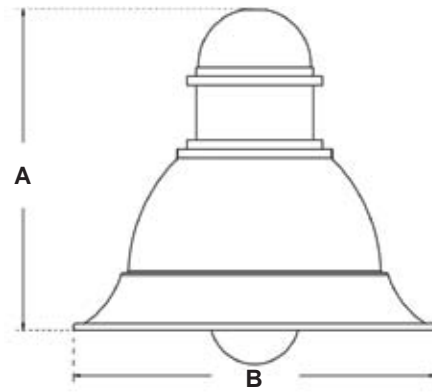

Dimensional Drawings

Fixture	A	B	Max. Watts	Lbs
MON-M	14"	12¾"	42 W	24

The **Monterey - Mini** offers architectural styling for wall mounted applications, while complimenting the **Monterey** series of lighting products. The unique design captures the rustic look and feel of the Southwest, with a choice of elegant mounting arms scaled to match the size and shape of the fixture.

Lens: The lens is capsule-shaped, lightly diffused glass, with threaded top for easy re-lamping. A clear lens option is available.

Housing: The **Monterey - Mini** is durable, one-piece, spun aluminum.

Mounting: Choose from two decorative cast aluminum wall mount brackets.

Finish: A Quali-Guard® textured, thermoset, polyester powder coat paint, oven baked at a temperature of 400 °F to promote maximum adherence and finish hardness and is available in a wide array of architectural colors. Finish is guaranteed for two (2) years

Optics: Symmetrical light distribution.

Lamp: An energy-efficient, Compact Fluorescent light source is offered in wattages from 18 to 42.

Ballast: A high-performance, electronic transformer operates at 120 thru 277 volts, 50 to 60 Hz, with a 90% power factor, and is rated for -20 °C operation.

Model	Optics	Wattage	Source	Voltage	Mounting	Finish	Options
MON-M	Symmetrical Light Distribution (SLD)	Compact Fluorescent	CF (CF)	120-277 *Universal voltage (UNV)	VA101M Wall Mount (VA101M-WM)	Bronze (BZ)	<u>Button Type Photocell</u> *Specify voltage (PC120) (PC208) (PC240) (PC277) Clear Lens (CL)
		18 (18)				Black (BK)	
		26 (26)				White (WH)	
		32 (32)				Forest Green (FG)	
		42 (42)				Grey (GY)	
					VA110M Wall Mount (VA110M-WM)	Silver Metallic (SL)	
						Custom Color (CC)	
Pair with:	Monterey Architectural fixture.						
			CF- Compact Fluorescent				

19645 Rancho Way • Rancho Dominguez, CA • 90220
Tel: (310) 512-6480 • Fax: (310) 512-6486
www.visionairelighting.com